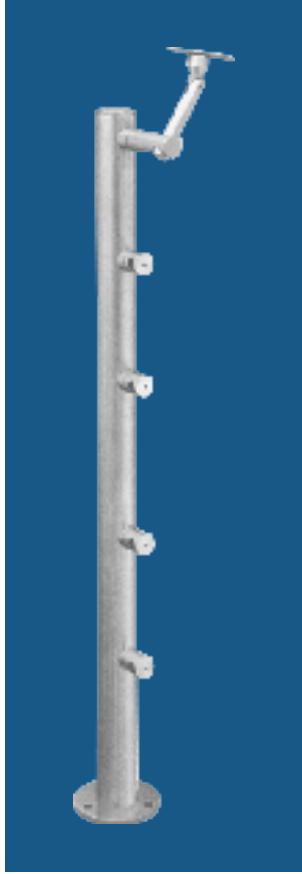

BALUSTRADES SERIES

OZBF-SS-44-4R-2N-48

Application

To support the balustrade system

Specification text

Balustrade pillar

- Column with Ø48 Round Tube
- 304 Satin Stainless Steel