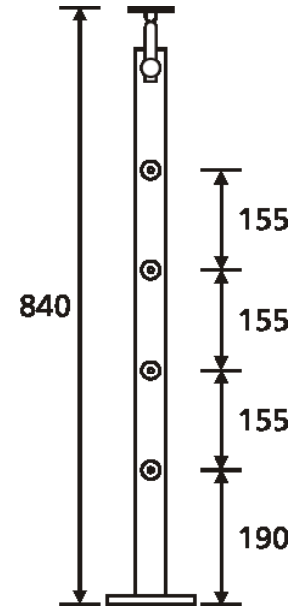

BALUSTRADES SERIES

OZBF-SS-44-4R-2N-48

Application

To support the balustrade system

Specification text

Balustrade pillar

- Column with Ø48 Round Tube
- 304 Satin Stainless Steel