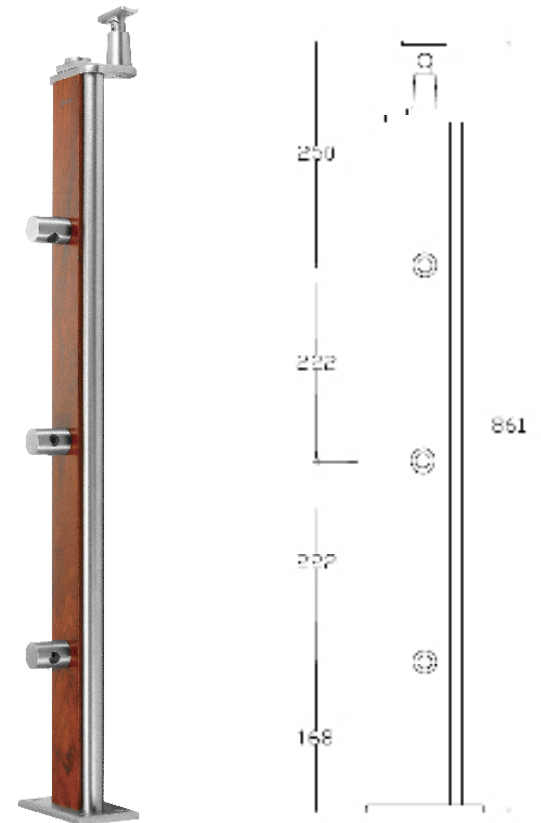

**BALUSTRADE SYSTEMS**  
**OZBF-WSS-11-MR3**

**BALUSTRADES** 

OZBF-WSS-11-MR3

**OZBF-WSS-11-MR3**

**Specification**

- Balustrade system using mid rails.
- Surface mounted design
- Three mid rails design
- Stainless steel grade 304