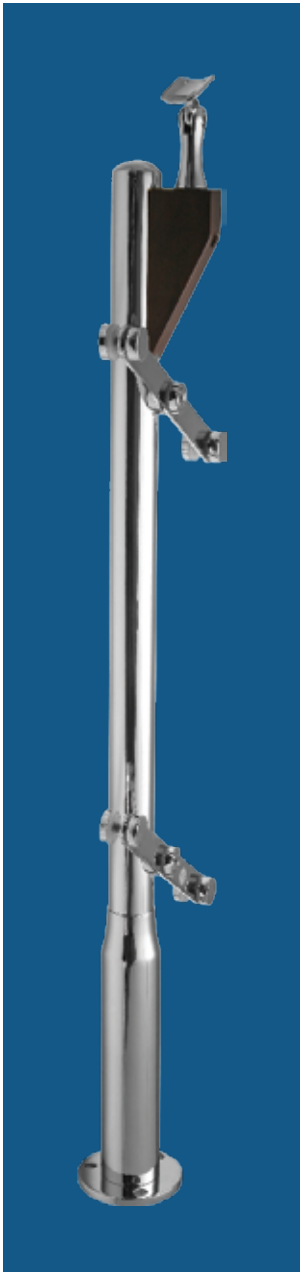

OZBF-WSS-22

Application: To support the balustrade system

Specification text

Balustrade pillar

- With angle adjustable glass holder
- Pillar base diameter 90mm
- Surface mounted
- Adjustable top to place the hand rail
- Caps to cover the mounting bolts
- Stainless steel grade 304 and wood