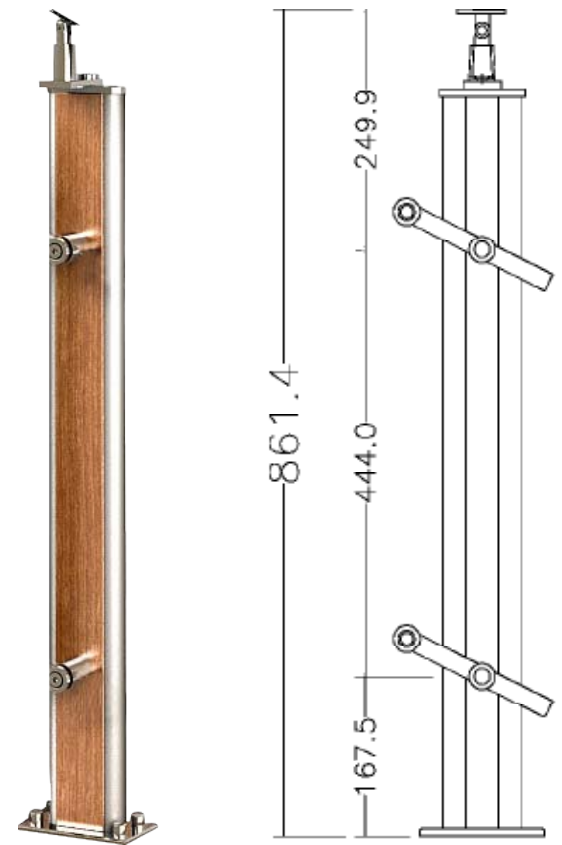

**BALUSTRADE SYSTEMS**  
**OZBF-WSS-11-GH**

OZMF-WSS-11-GH

**OZBF-WSS-11-GH**

**Specification**

- Pillar with glass holder
- Single holder at ends and double glass holder at the middle junction with 50 OD handrail.
- Base section dimensions of 130x70 mm
- Top mounted
- Stainless steel grade 304